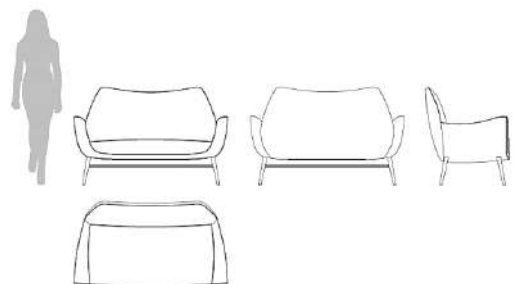

WESTERN SOFA

BEYOND MEMORY COLLECTION

Joana Santos Barbosa, 2015

DIMENSIONS

Height. 95cm | 37,40" Width. 150cm | 59,06" Depth. 82cm | 32,28"
Seat Height. 43cm | 16,90"

WEIGHT

30kg

PRODUCT DETAILS (image above)

Upholstery: INSIDHERLAND Canyon Ref. Light Grey.
Legs: structure in walnut finished in half gloss varnish.

PRODUCT OPTIONS

Upholstery: INSIDHERLAND fabrics or client fabric.
Legs: other veneers or any Ral Classic color finished in matt, half gloss or high gloss varnish.

Joana Santos Barbosa

Western sofa is similar to the original design of the Western armchair that rescues the image of a cowboy hat standing in a saddle rack. The top performs the concave hat with rounded tabs and the band around it turns into a comfortable cushion. The base in walnut approaches the structure and color of the saddle rack.